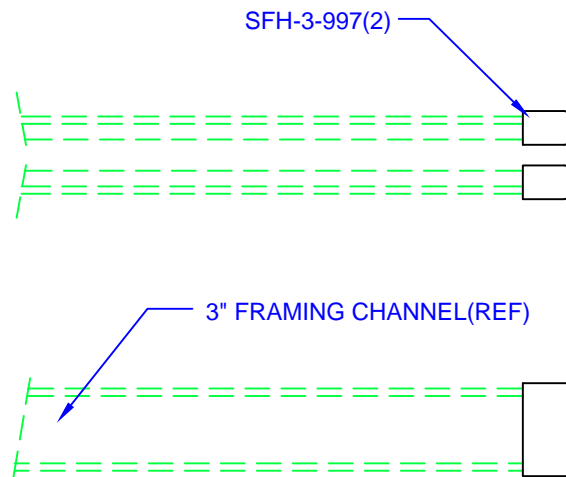

END BOLT KIT
CHANNEL FRAMING

SFC-3-988

RUBBER END CAPS FOR
3"CHANNEL FRAMING (PR)

SFC-3-999