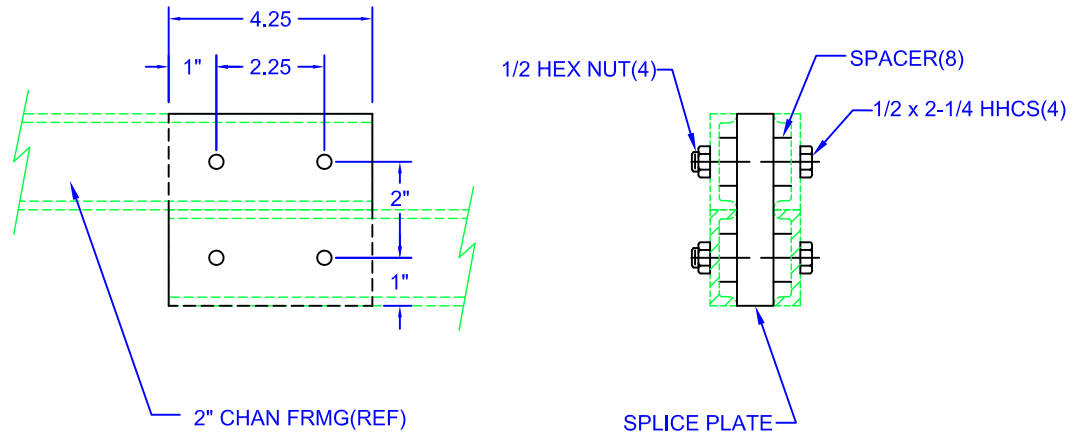

FINISH: MTP GRAY

**SPLICE FOR 2" CHANNEL FRAMING
2" DIFFERENCE IN LEVELS(NO SPACERS)**

SFC-2-829K

FINISH: MTP GRAY

**SPLICE FOR 2" CHANNEL FRAMING
2" DIFFERENCE IN LEVELS W/SPACERS**

SFC-2-829KS