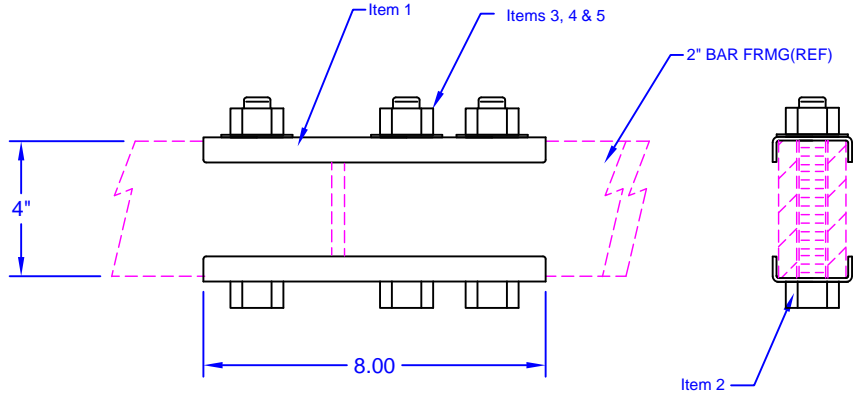

STOCKLIST			
ITEM #	Part #	Description	Qty
1	SFB-1-816	Channel, Splice	2
2	CH506211525Y	Bolt, 5/8 x 5-1/4	3
3	NHC06211Y	Nut, Hex .62-11	3
4	WFC062Y	Washer, Flat 5/8	3
5	WEC062Y	Washer, ETT 5/8	3

SPLICING OF:
4" BAR FRMG
(3 BOLT)

FINISH: ZINC PLATE & YELLOW CHROMATE

PART #
SFB-4-815

SFC-2-819