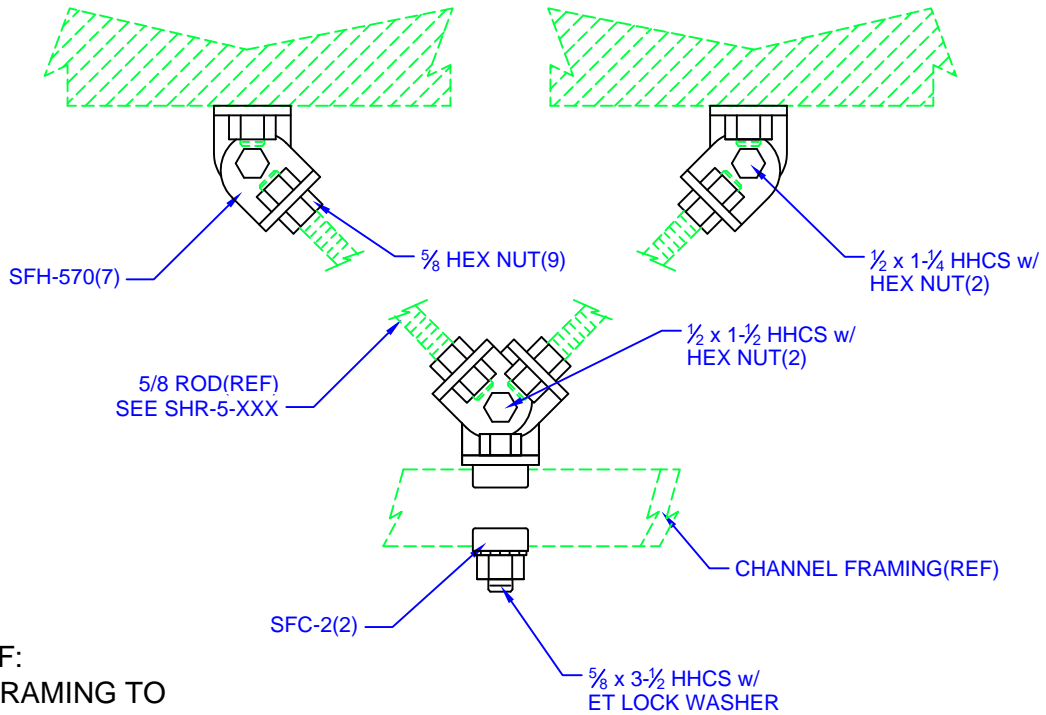

BRACING OF:  
 LOW LEVEL FRAMING TO  
 TOP ANGLE OF EQUIP FRAME

SFH-570K4N

BRACING OF:  
 CHANNEL FRAMING TO  
 CEILING ANCHOR(DOUBLE)  
 (OVER 5" AND LESS THAN 18")

SFH-570K7