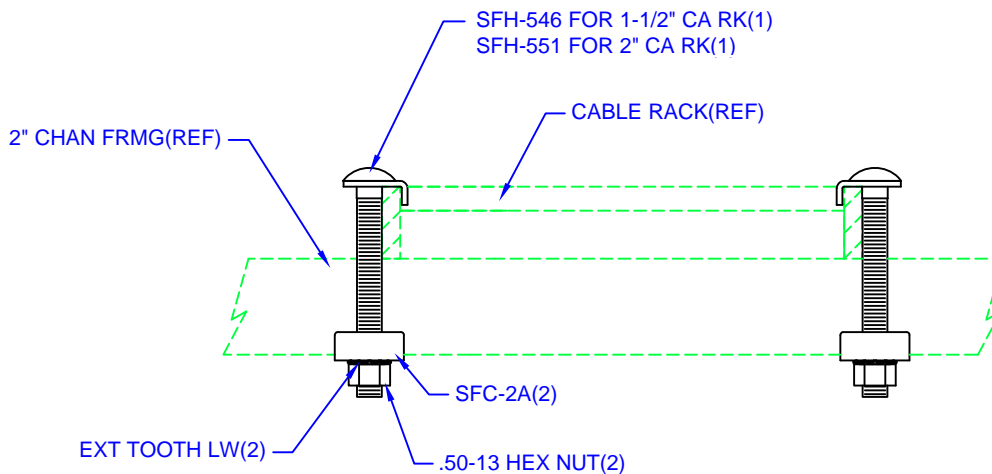

"D" IS DEPTH OF CA RK SIDE BAR

SINGLE CABLE RACK
 SPANNER BOLT SUPPORT KITS OVER
 2" FRAMING CHAN. PER GR-1275

"D"	PART #
1-1/2"	SFH-546K
2"	SFH-551K

"D" = DEPTH OF CA RK SIDE BAR

SINGLE CABLE RACK
 SPANNER BOLT SUPPORT KITS OVER
 2" FRAMING CHAN. PER GR-1275

"D"	PART #
1-1/2"	SFH-546K2
2"	SFH-551K2

(05/19/09)

Moreng Telecom Products
 973-237-2001
 www.morengtel.com