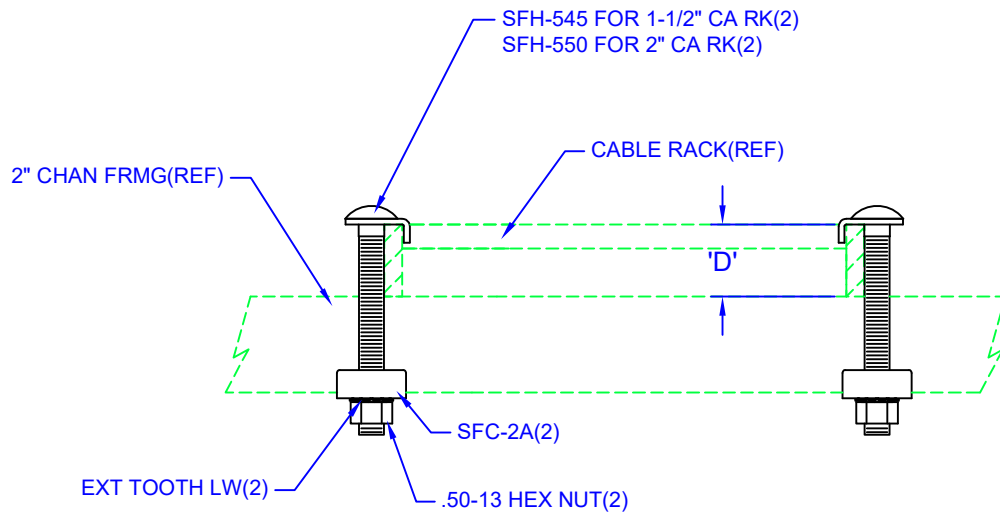

"D" IS DEPTH OF CA RK SIDE BAR

SINGLE CABLE RACK
SUPPORT KITS OVER
2" FRAMING CHAN. PER GR-1275

"D"	PART #
1-1/2"	SFH-545K
2"	SFH-550K

"D" = DEPTH OF CA RK SIDE BAR

SINGLE CABLE RACK
SUPPORT KITS OVER
2" FRAMING CHAN. PER GR-1275

"D"	PART #
1-1/2"	SFH-545K2
2"	SFH-550K2