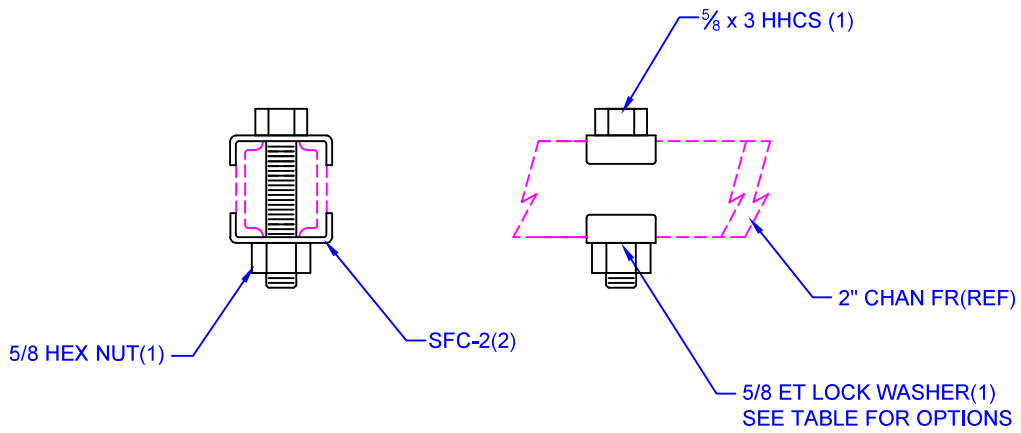

(SFH-111 & 111E ARE NOW THE SAME)

**ROD TO CEILING KIT
DOUBLE LEVEL FRAMING**

PART #	LOCK WASHERS
SFH-111	YES
SFH-111E	YES

**STIFFENING CLIP KITS
FOR 2\"/>**

PART #	LOCK WASHERS
SFH-112	NO
SFH-112E	YES