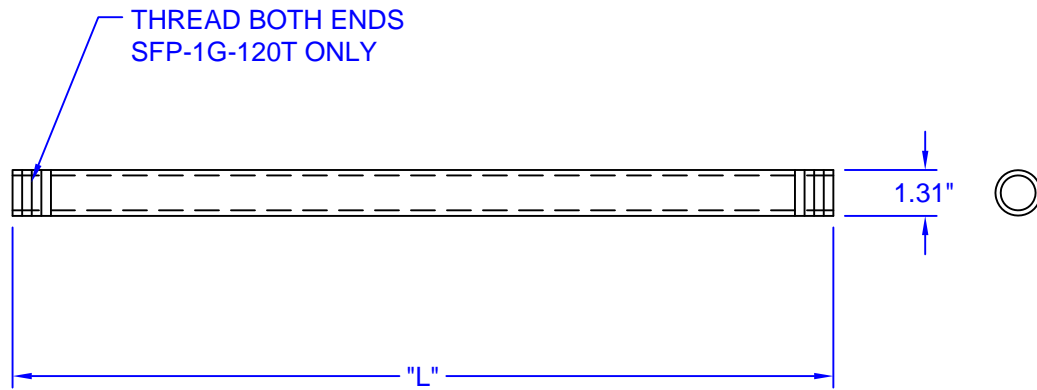

CONNECTION OF:
FRAMEWORK ANGLE TO
PERPENDICULAR CABLE RACK

SFH-805K3

FRAME JUNCTION PIPE

MATERIAL: 1" STEEL PIPE

PART #	"L"	FINISH
SFP-1-120-1	10'	GRAY
SFP-1-120-3	10'	BLUE
SFP-1G-120	10'	GALV
SFP-1G-120T	10'	GALV
SFP-1G-240	20'	GALV