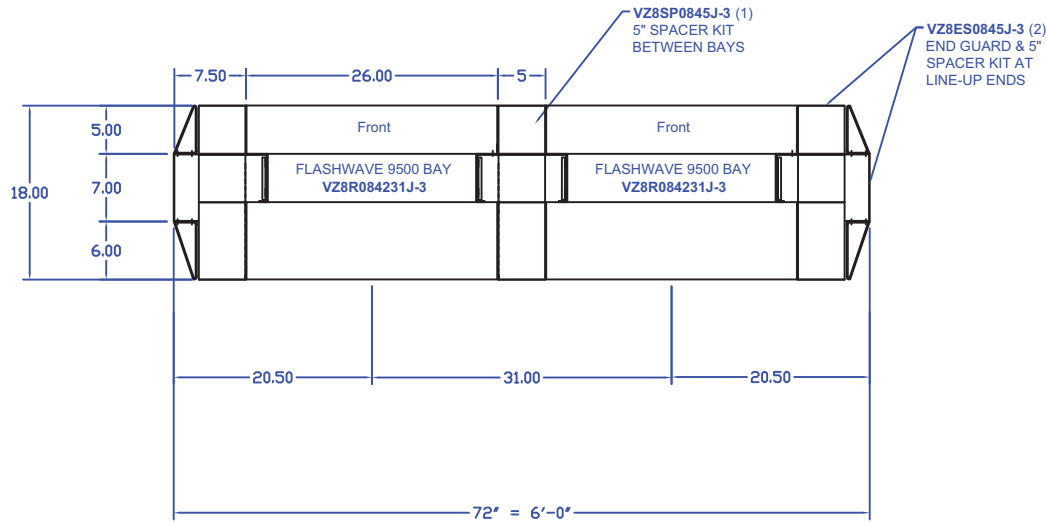

FLASHWAVE 9500 (5-5-8 FOOTPRINT) 2 BAY LINE UP - 7' HEIGHT

VZ8R084231J-3 (BAY KIT) (11068768)	VZ8SP0845J-3 (BAY SPACER KIT) (11068769)	VZ8ES0845J-3 (EG & SPACER KIT) (11068767)
(1) R8F084231R-3 BAY(18"D)	(1) R8SP5J-3 BASE FILLER	(1) R8SP5J-3 BASE FILLER
(1) R8H084-3B JCT KIT - BASE	(1) R8-350-3 FILLER PANEL	(1) R8-350-3 FILLER PANEL
(1) R8C235-3 BASE COVER	(3) R8-302-3K JCT PL KIT	(3) R8-313-3K JCT PL KIT
(1) R8BX238-3 REAR GD RL(8")	(2) R8AB05-3 PWR STRIP FILLER	(3) R8-317-3K EG BRACE KIT
(1) R8R084-CTS TIE BAR KIT *		(2) R8AB05-3 PWR STRIP FILLER
(1) R8AC20-3 A/C PWR STRIP		(1) R8-084E-3 END GD ASSEM
(1) R8AB20-3 BLANK PWR STRIP		(1) R8ER05-3 END GD RL (5")
(1) R8-503K2 SHIM KIT		(1) R8ER06-3 END GD RL (6")
(1) R2-706-084 EDGING *		
(1) R8M084-FGH ANCHOR KIT		
* SHOP ASSEMBLED TO BAY		