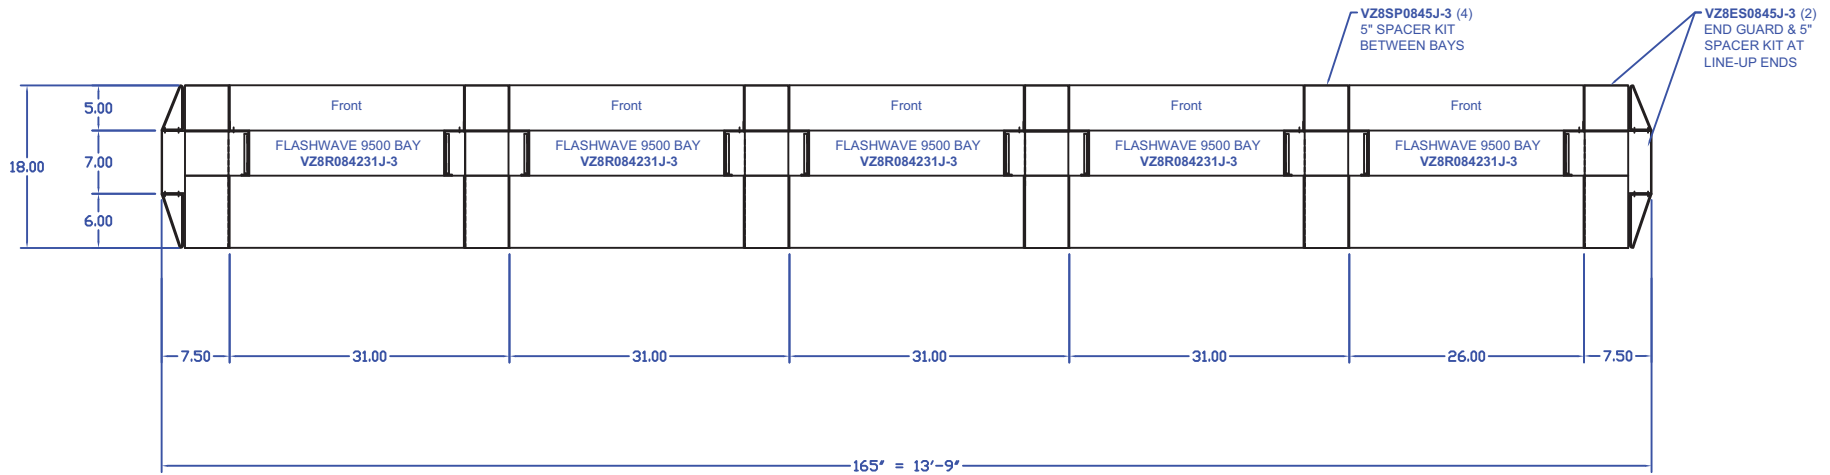

FLASHWAVE 9500 (5-5-8 FOOTPRINT) 5 BAY LINE UP - 7' HEIGHT

VZ8R084231J-3 (BAY KIT) (11068768)	VZ8SP0845J-3 (BAY SPACER KIT) (11068769)	VZ8ES0845J-3 (EG & SPACER KIT) (11068767)
(1) R8F084231R-3 BAY(18"D)	(1) R8SP5J-3 BASE FILLER	(1) R8SP5J-3 BASE FILLER
(1) R8H084-3B JCT KIT - BASE	(1) R8-350-3 FILLER PANEL	(1) R8-350-3 FILLER PANEL
(1) R8C235-3 BASE COVER	(3) R8-302-3K JCT PL KIT	(3) R8-313-3K JCT PL KIT
(1) R8BX238-3 REAR GD RL(8")	(2) R8AB05-3 PWR STRIP FILLER	(3) R8-317-3K EG BRACE KIT
(1) R8R084-CTS TIE BAR KIT *		(2) R8AB05-3 PWR STRIP FILLER
(1) R8AC20-3 A/C PWR STRIP		(1) R8-084E-3 END GD ASSEM
(1) R8AB20-3 BLANK PWR STRIP		(1) R8ER05-3 END GD RL (5")
(1) R8-503K2 SHIM KIT		(1) R8ER06-3 END GD RL (6")
(1) R2-706-084 EDGING *		
(1) R8M084-FGH ANCHOR KIT		
* SHOP ASSEMBLED TO BAY		