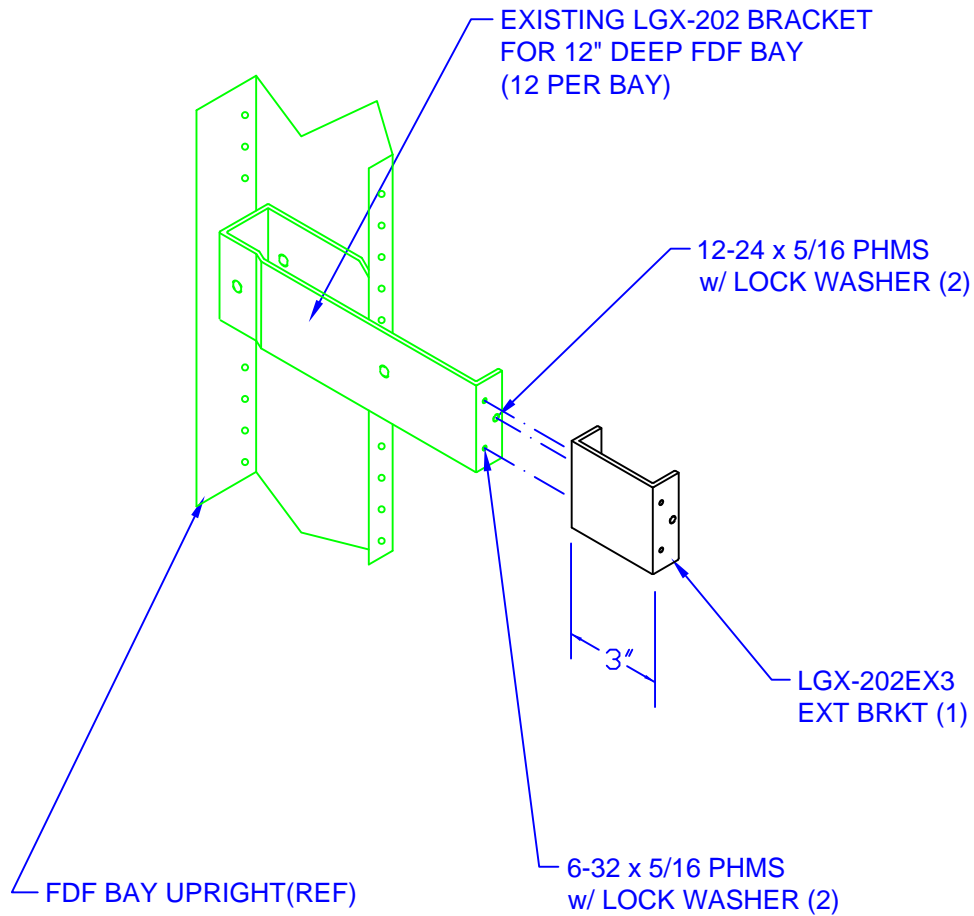

FDF BAY ACCESSORIES

DUCT BRACKET EXTENSION KIT

NOTES:

- 1) FOR CONVERTING 12" FDF BAY
TO 15" FDF BAY
- 2) KIT CONSISTS OF 1 EXTENSION
BRACKET w/ HARDWARE
- 3) FOR FULL BAY, ORDER (12)

LGX-202EX3K