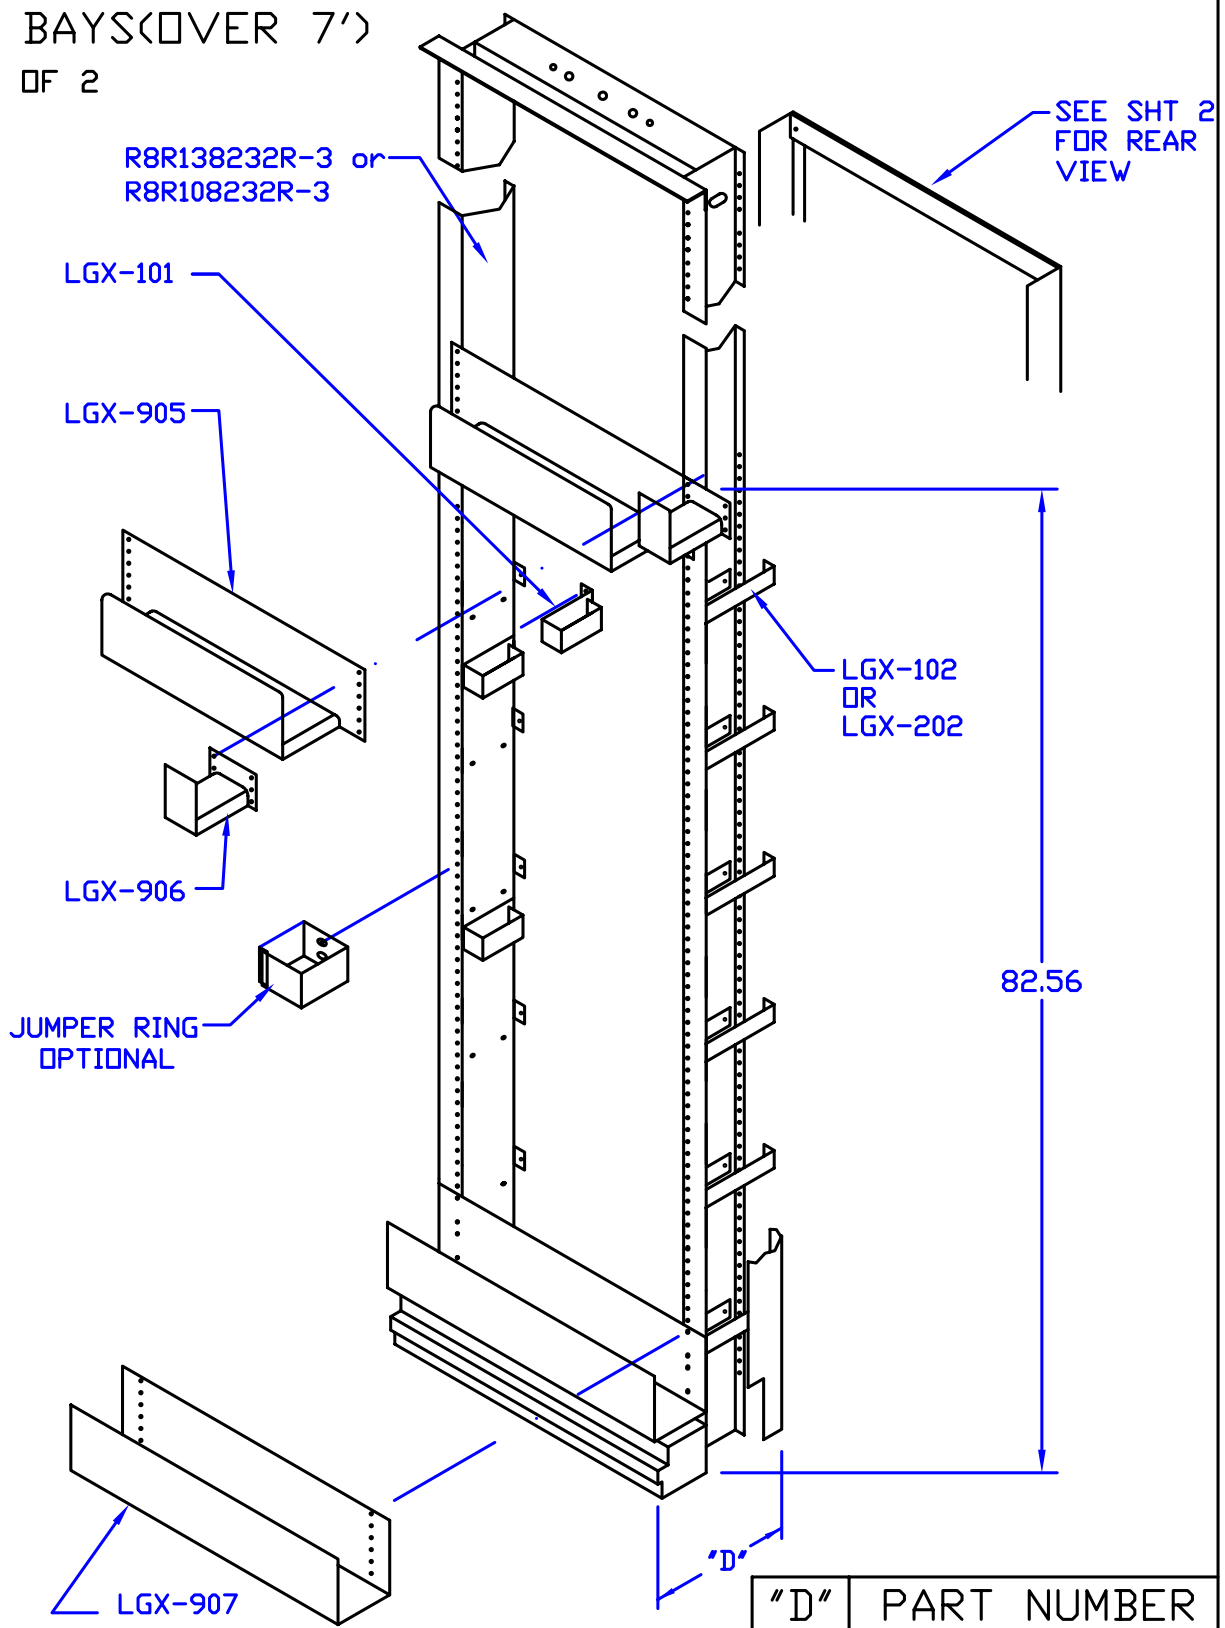

LGX BAYS (OVER 7')

SHT 1 OF 2

FRONT VIEW

"D"	PART NUMBER
15	R8LG108R15-3
12	R8LG108R-3
15	R8LG138R15-3
12	R8LG138R-3