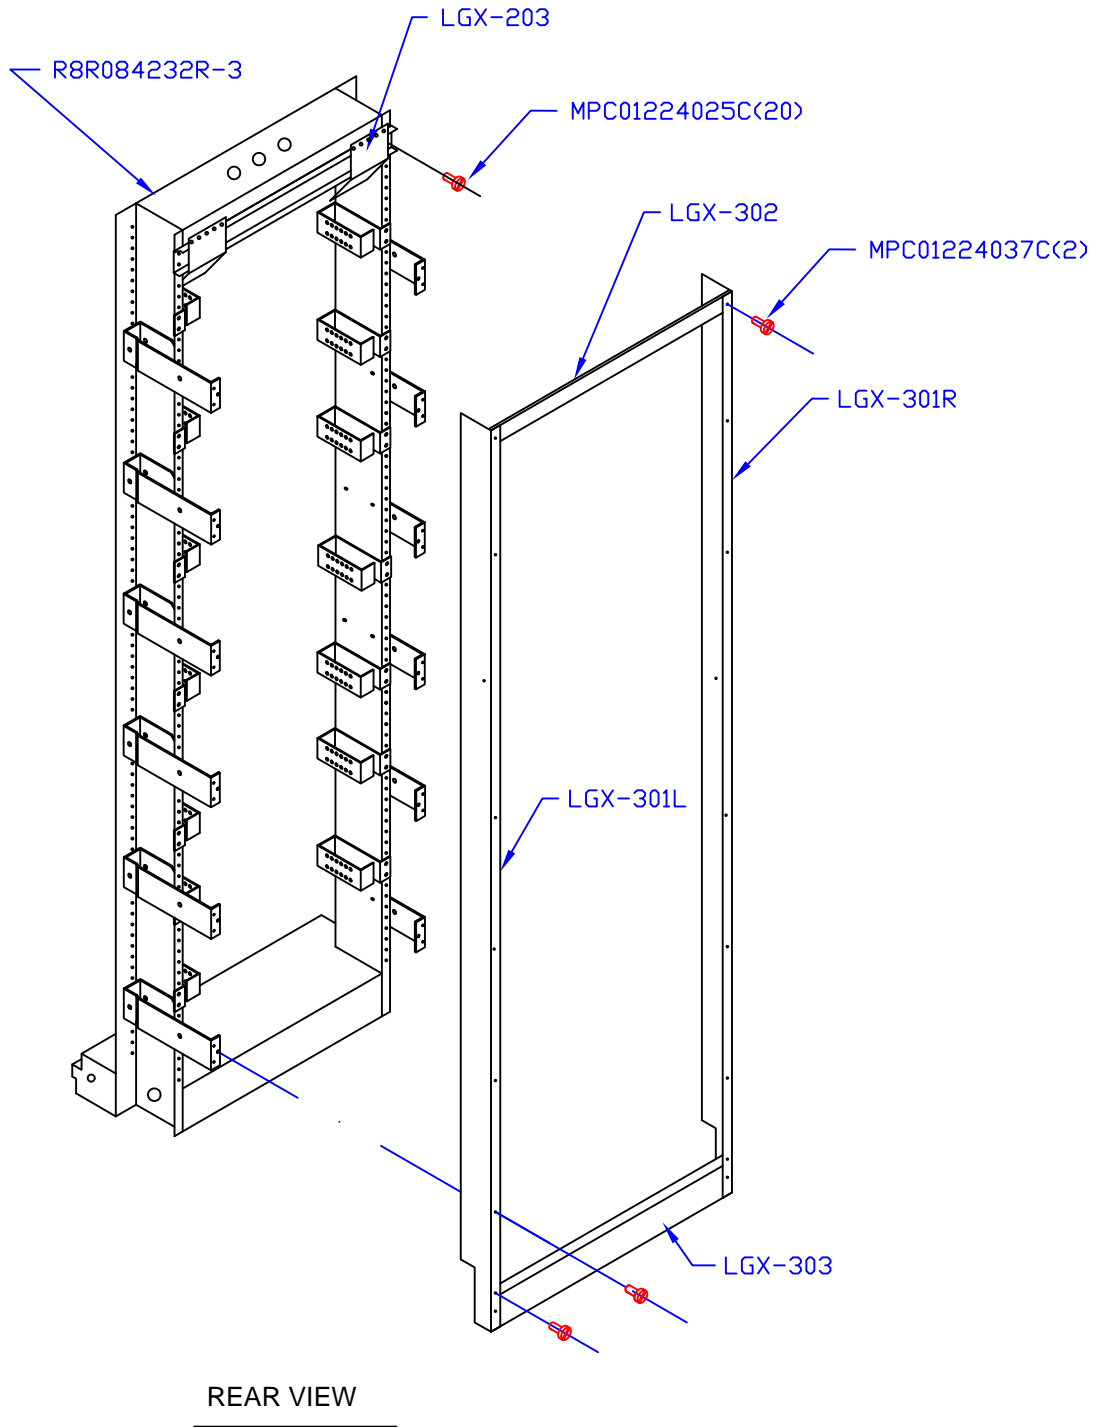

FIBER DISTRIBUTION BAYS (FOT - 12" DEEP) SHT 2 OF 2

SEE SHEET 1 FOR FRONT VIEW

R8LG084R-3

(05/16/09)

Moreng Telecom Products
973-237-2001
www.morengtel.com