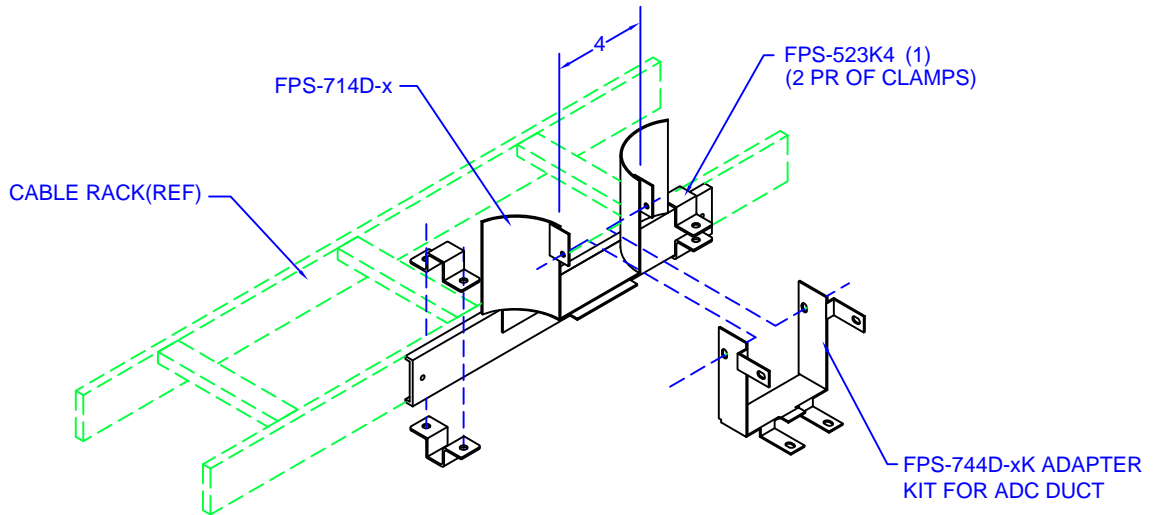

FINISH: SEE 8-31 FOR OPTIONS

TRANSITION TO PLASTIC FIBER GUIDE (PANDUIT OR EQUAL)

'w'	PART #
4"	FPS-704A-x
8"	FPS-708A-x

FINISH: SEE 8-31 FOR OPTIONS

TRANSITION TO 4" PLASTIC FIBER GUIDE (ADC OR EQUAL)

FPS-704D-x