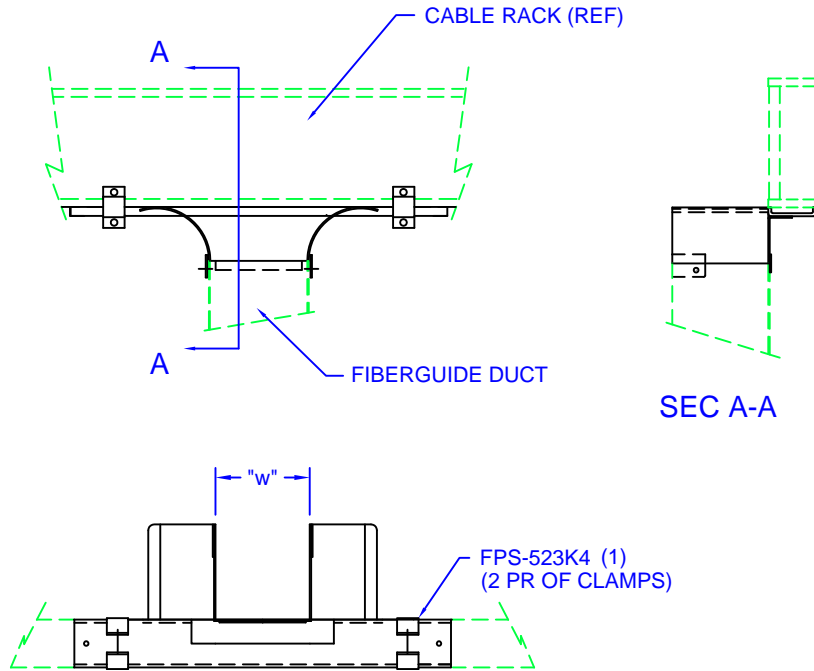

FINISH: SEE 8-31 FOR OPTIONS

TRANSITION TO PLASTIC FIBER GUIDE (PANDUIT OR EQUAL)

'w'	PART #
4"	FPS-704A-x
8"	FPS-708A-x

FINISH: SEE 8-31 FOR OPTIONS

TRANSITION TO 4" PLASTIC FIBER GUIDE (ADC OR EQUAL)

FPS-704D-x