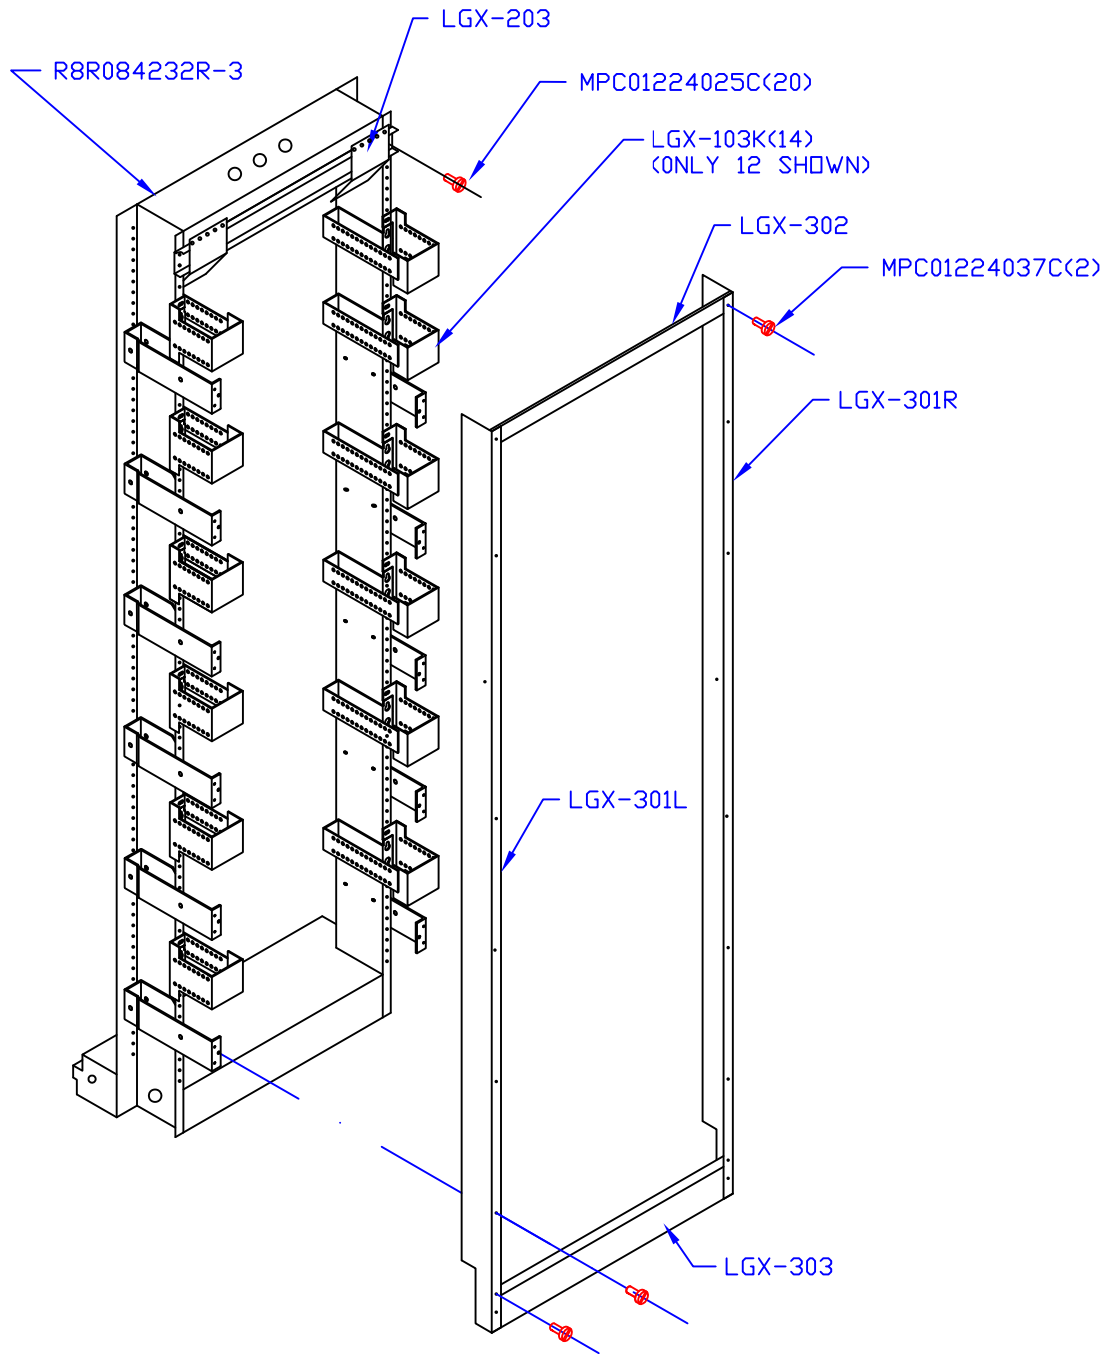

FIBER DISTRIBUTION BAYS (FOT - 15" DEEP) SHT 2 OF 2

REAR VIEW

SEE SHEET 1 FOR FRONT VIEW

R8LG084R15-3

(05/16/09)

Moreng Telecom Products
973-237-2001
www.morengtel.com