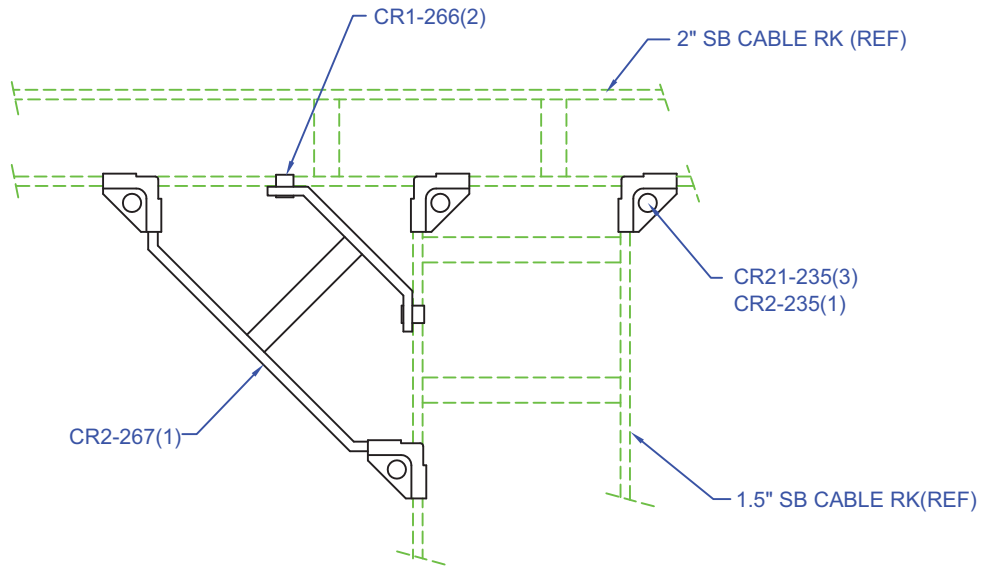

CABLE RACK CORNER BRACE KITS

- STANDARD FINISH TELCO GRAY
- FOR ORANGE ADD -8 TO PART NUMBER
- FOR ZINC PL & YELLOW CHROMATE ADD 'Y' TO PART NUMBER

"D"	PART #
1-1/2"	CR1-268
2"	CR2-268

**CABLE RACK CORNER BRACE KITS
1-1/2" TO 2" SIDE BAR**

- STANDARD FINISH TELCO GRAY
- FOR ORANGE ADD -8 TO PART NUMBER
- FOR ZINC PL & YELLOW CHROMATE ADD 'Y' TO PART NUMBER

CR21-268