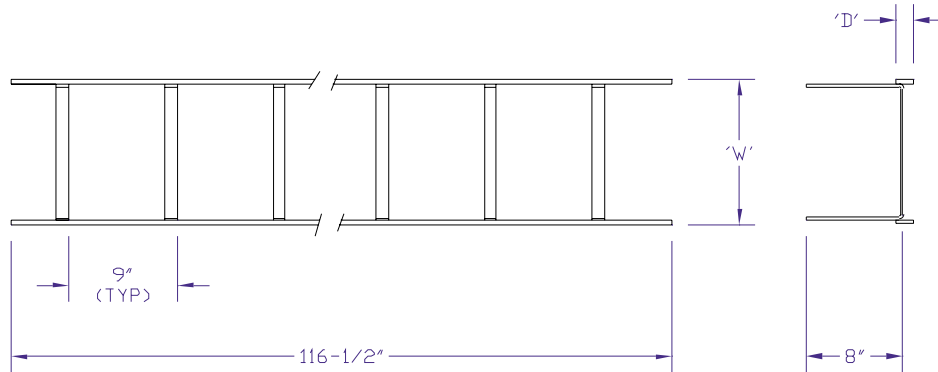

CABLE RACK - CR3/4 SERIES

SOLID SIDE BAR HORNED TYPE

MATERIAL: CARBON STEEL (A-36) SIDE BARS
1/4 x 1 STEEL CROSSBAR/HORNS

FINISH: TELEPHONE GRAY

OPTIONS:

- MAY BE ORDERED WITH SPECIAL FINISH
- MAY BE ORDERED TO SPECIAL SIZES

| PART # | 'W' | 'D' |
|----------|-----|------|
| CR310120 | 10" | 1.5" |
| CR312120 | 12" | 1.5" |
| CR315120 | 15" | 1.5" |
| CR318120 | 18" | 1.5" |
| CR3__120 | __" | 1.5" |

| PART # | 'W' | 'D' |
|----------|-----|------|
| CR410120 | 10" | 2.0" |
| CR412120 | 12" | 2.0" |
| CR415120 | 15" | 2.0" |
| CR418120 | 18" | 2.0" |
| CR4__120 | __" | 2.0" |