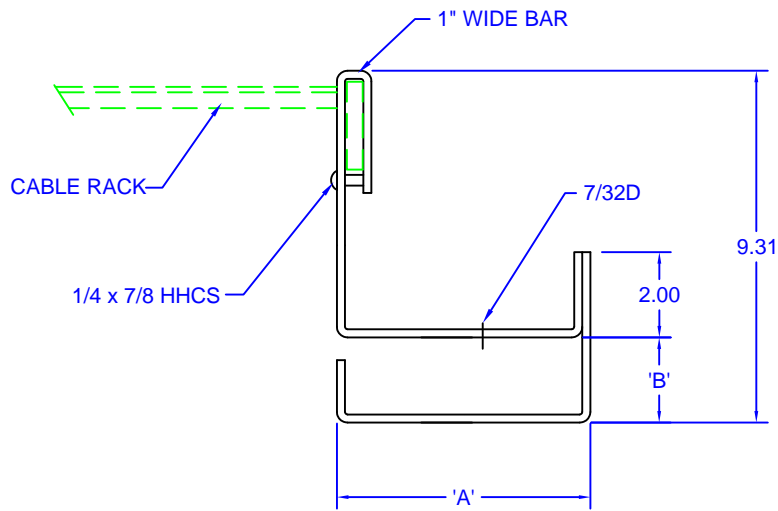

MATERIAL: 3/16 x 1 HRPO

FINISH: MTP GRAY POWDER
FOR ZINC-YELLOW, ADD 'Y' AT END OF PART #

FOR USE UNDER 1-1/2" OR 2" SIDE BARS

DOUBLE CABLE RACK BRACKET

CR2-870

MATERIAL: 3/16 x 1 HRPO

FINISH: MTP GRAY POWDER
FOR ZINC-YELLOW, ADD 'Y' AT END OF PART #

FOR USE BESIDE 1-1/2" OR 2" SIDE BARS

DOUBLE CABLE RACK BRACKET

'A'	'B'	PART #
6"	2"	CR2-871
8"	3"	CR2-871A