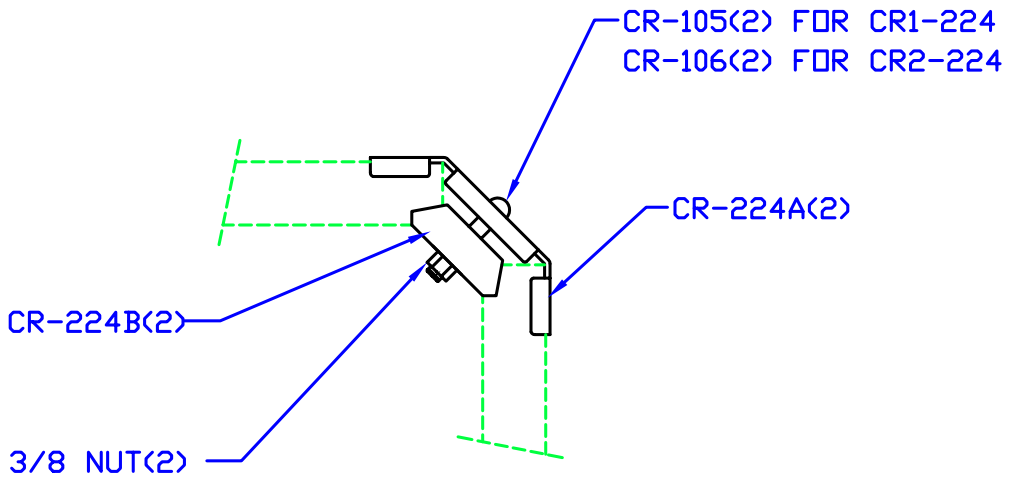

45 DEGREE CA RK SPLICE KITS<PR>

CA RK SIDE	MORENG PART #
1-1/2"	CR1-223
2"	CR2-223

90 DEGREE CA RK SPLICE KITS<PR>

CA RK SIDE	MORENG PART #
1-1/2"	CR1-224
2"	CR2-224