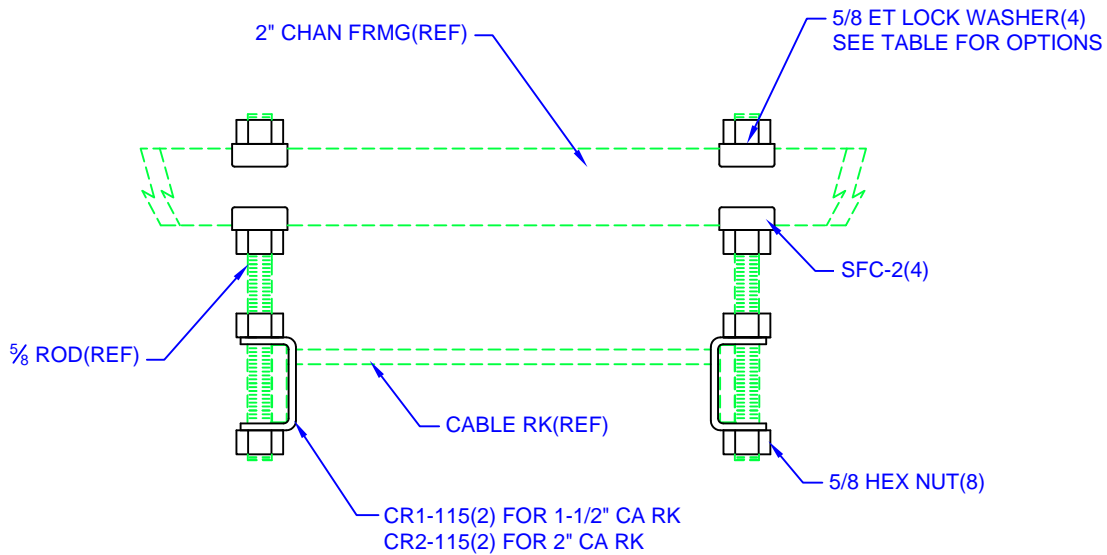

"D" = CA RK SIDE BAR SIZE

SINGLE CABLE RACK
C CLIP SUPPORT KITS

"D"	PART #	w/ WASHERS
1-1/2"	CR1-116K2	NO
1-1/2"	CR1-116K2E	YES
2"	CR2-116K2	NO
2"	CR2-116K2E	YES

"D" = CA RK SIDE BAR SIZE

SINGLE CABLE RACK
C CLIP SUPPORT KITS
OVER 2" FRAMING CHANNEL

"D"	PART #	w/ WASHERS
1-1/2"	CR1-116K2C	NO
1-1/2"	CR1-116K2CE	YES
2"	CR2-116K2C	NO
2"	CR2-116K2CE	YES