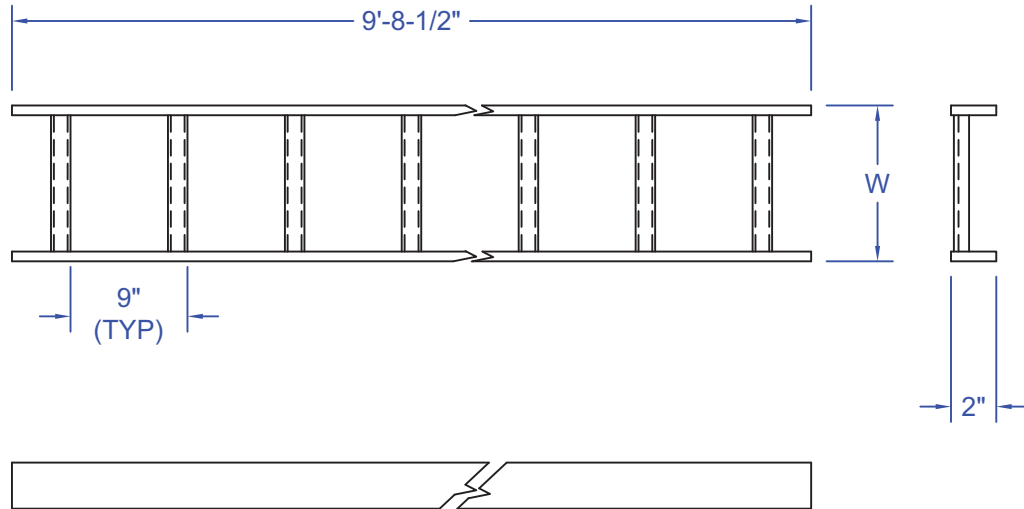

## 2" SOLID SIDE BAR

**MATERIAL: CARBON STEEL**

- SIDE BARS  $\frac{3}{8}$  A-36
- RUNGS .120 A-569

**STANDARD FINISHES:**

- MTP GRAY POWDER
- SAFETY ORANGE POWDER
- ZINC - TRIVALENT CHROMATE (ROHS)

**OTHER FINISHES AVAILABLE**

CABLE RACK OVER 24" WIDE ARE REINFORCED WITH A WELDED BAR AT EVERY OTHER RUNG. AN "R" IS ADDED AT THE END OF THE PART # TO DESIGNATE.

"W" (INCHES)	FINISH		
	MTP GRAY	SAFETY ORANGE	ZY
5	CR205120	CR205120-8	CR205120Y
10	CR210120	CR210120-8	CR210120Y
12	CR212120	CR212120-8	CR212120
15	CR215120	CR215120-8	CR215120Y
18	CR218120	CR218120-8	CR218120Y
20	CR220120	CR220120-8	CR220120Y
24	CR224120	CR224120-8	CR224120Y
25	CR225120R	CR225120R-8	
30	CR230120R	CR230120R-8	
36	CR236120R	CR236120R-8	