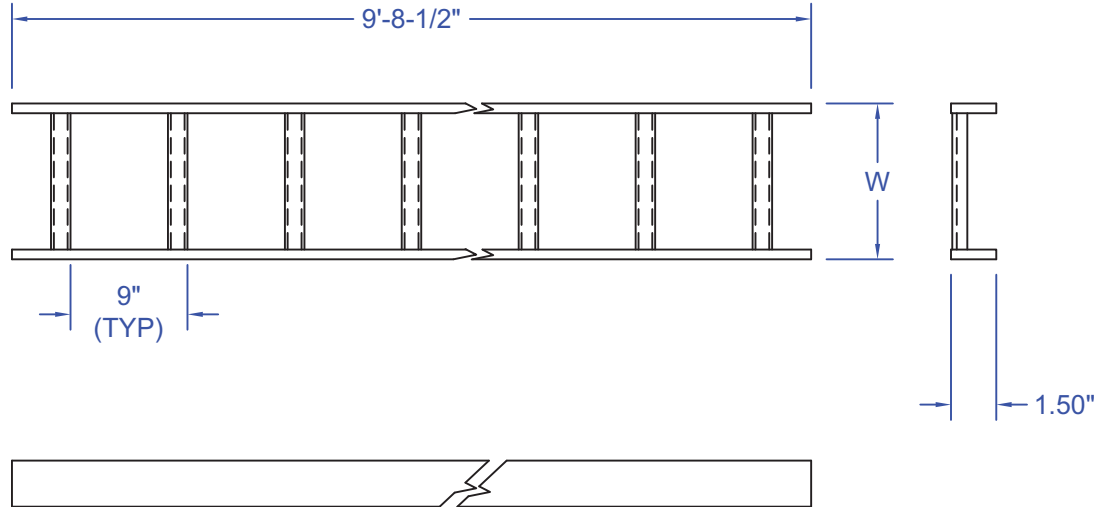

CABLE RACK - CR1 SERIES

1-1/2" SOLID SIDE BAR

MATERIAL: CARBON STEEL

- SIDE BARS: 3/8 A-36
- RUNGS: .120 A-569

STANDARD FINISHES:

- MTP GRAY POWDER
- SAFETY ORANGE POWDER
- ZINC-TRIVALENT CHROMATE(ROHS)

OTHER FINISHES AVAILABLE

| "W" (INCHES) | FINISH | | |
|-----------------|----------|---------------|-----------|
| | MTP GRAY | SAFETY ORANGE | ZY |
| 5 | CR105120 | CR105120-8 | CR105120Y |
| 6 | CR106120 | CR106120-8 | CR106120Y |
| 8 | CR108120 | CR108120-8 | CR108120Y |
| 10 | CR110120 | CR110120-8 | CR110120Y |
| 12 | CR112120 | CR112120-8 | CR112120Y |
| 15 | CR115120 | CR115120-8 | CR115120Y |
| 18 | CR118120 | CR118120-8 | CR118120Y |
| 20 | CR120120 | CR120120-8 | CR120120Y |