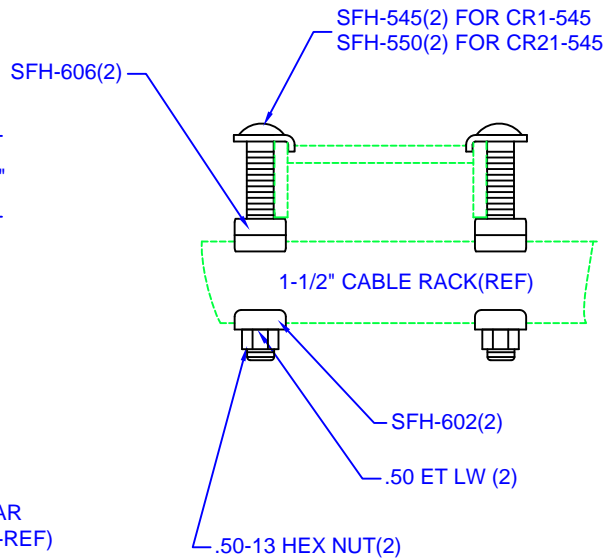

X-AISLE CABLE RACK JUNCTION KITS
OVER 2"CA RK & FRAMING

"D"	PART #
1-1/2"	CR12-545
2"	CR2-545

X-AISLE CABLE RACK JUNCTION KITS
OVER 1-1/2"CA RK & FRAMING

"D"	PART #
1-1/2"	CR1-545
2"	CR21-545