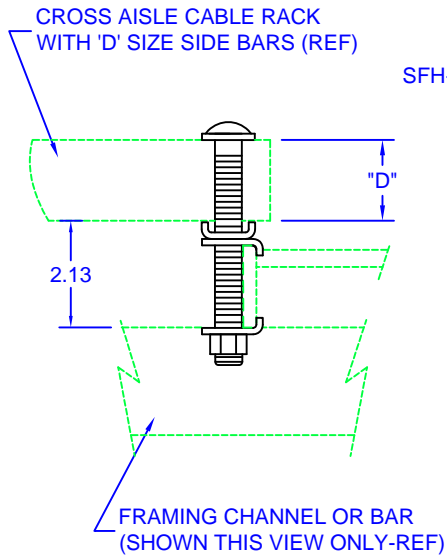

X-AISLE CABLE RACK JUNCTION KITS
OVER 2"CA RK & FRAMING

"D"	PART #
1-1/2"	CR12-545
2"	CR2-545

X-AISLE CABLE RACK JUNCTION KITS
OVER 1-1/2"CA RK & FRAMING

"D"	PART #
1-1/2"	CR1-545
2"	CR21-545