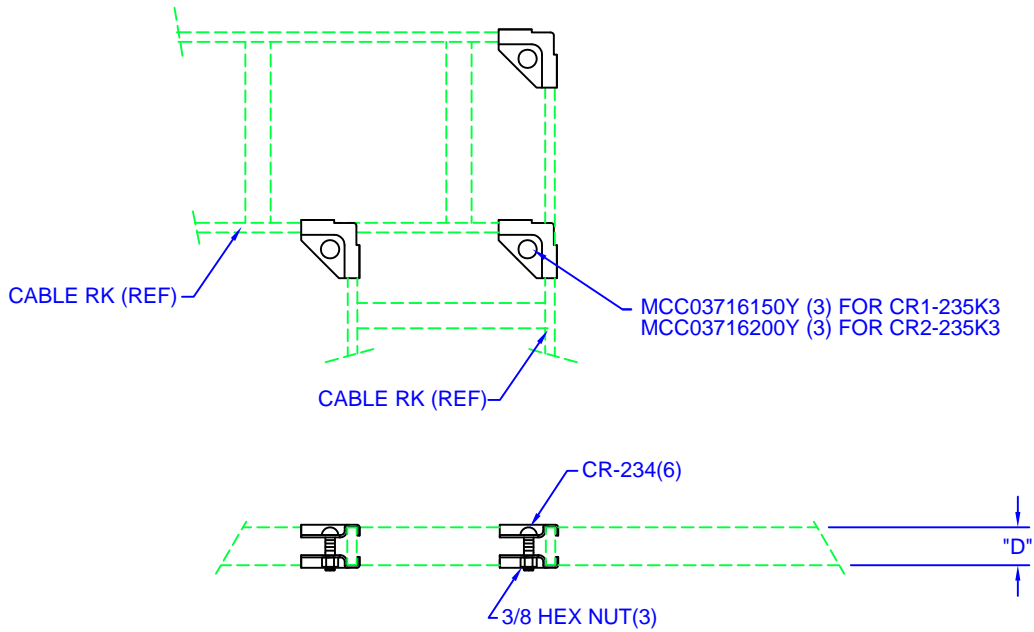

CABLE RACK CORNER KIT

"D"	PART #
1-1/2"	CR1-235K2
2"	CR2-235K2

CABLE RACK CORNER KIT

"D"	PART #
1-1/2"	CR1-235K3
2"	CR2-235K3