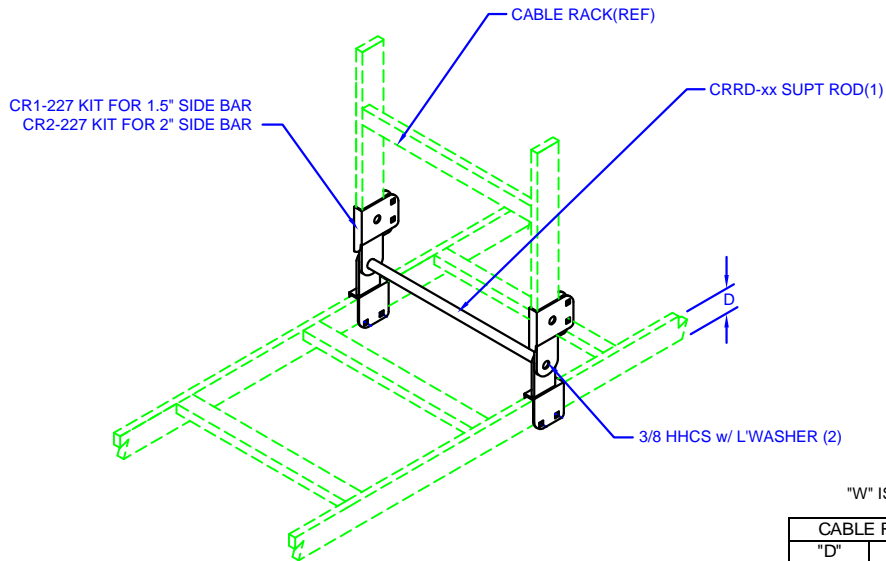

ADJUSTABLE CA RK JUNCTION KITS

NOTE: FOR SPLICES WHERE CABLE RACKS
HAVE DIFFERENT HEIGHT SIDE BARS:
ORDER KIT FOR 2" SIDE BARS & (2) CR1-820 FILLER BARS

"D"	PART #
1-1/2"	CR1-227
2"	CR2-227

ADJUSTABLE CA RK JUNCTION KITS WITH SUPPORT ROD

NOTE: FOR SPLICES WHERE CABLE RACKS
HAVE DIFFERENT HEIGHT SIDE BARS:
ORDER KIT FOR 2" SIDE BARS & (2) CR1-820 FILLER BARS

"W" IS WIDTH OF CA RK

CABLE RACK		MTP
"D"	"W"	PART #
1.5	5	CR1-227-05
1.5	10	CR1-227-10
1.5	12	CR1-227-12
1.5	15	CR1-227-15
1.5	20	CR1-227-20
2	5	CR2-227-05
2	10	CR2-227-10
2	12	CR2-227-12
2	15	CR2-227-15
2	20	CR2-227-20