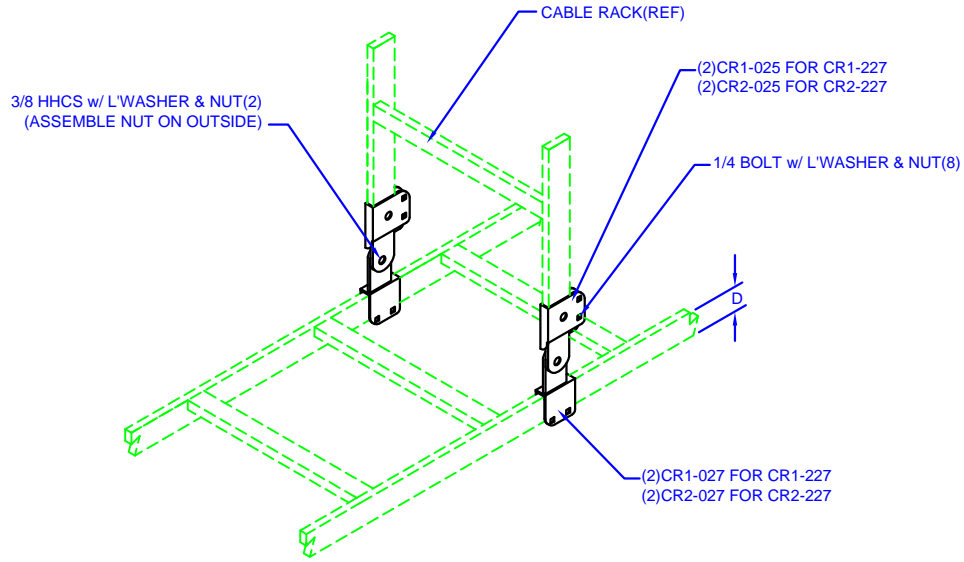

ADJUSTABLE CA RK JUNCTION KITS

NOTE: FOR SPLICES WHERE CABLE RACKS
HAVE DIFFERENT HEIGHT SIDE BARS:
ORDER KIT FOR 2" SIDE BARS & (2) CR1-820 FILLER BARS

"D"	PART #
1-1/2"	CR1-227
2"	CR2-227

ADJUSTABLE CA RK JUNCTION KITS WITH SUPPORT ROD

NOTE: FOR SPLICES WHERE CABLE RACKS
HAVE DIFFERENT HEIGHT SIDE BARS:
ORDER KIT FOR 2" SIDE BARS & (2) CR1-820 FILLER BARS

"W" IS WIDTH OF CA RK

CABLE RACK		MTP
"D"	"W"	PART #
1.5	5	CR1-227-05
1.5	10	CR1-227-10
1.5	12	CR1-227-12
1.5	15	CR1-227-15
1.5	20	CR1-227-20
2	5	CR2-227-05
2	10	CR2-227-10
2	12	CR2-227-12
2	15	CR2-227-15
2	20	CR2-227-20