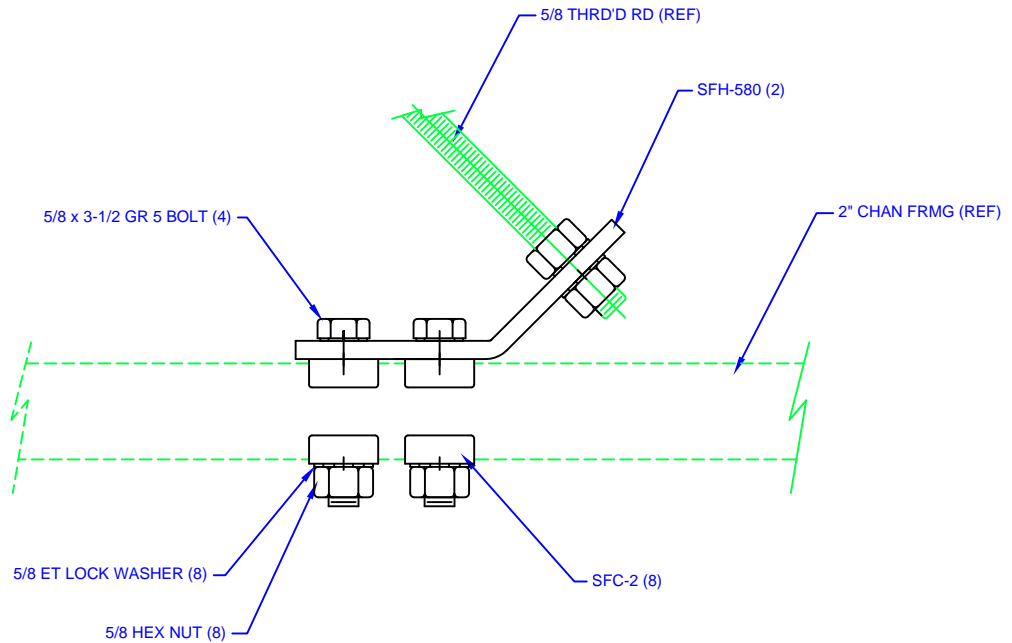

BRACING OF:
2" FRAMING TO TOP
OF NETWORK BAY CHANNEL

SFH-576K

BRACING OF:
2" FRAMING TO ROD(PR)
SPECIAL APPLICATION

SFH-580K

(06/30/09)