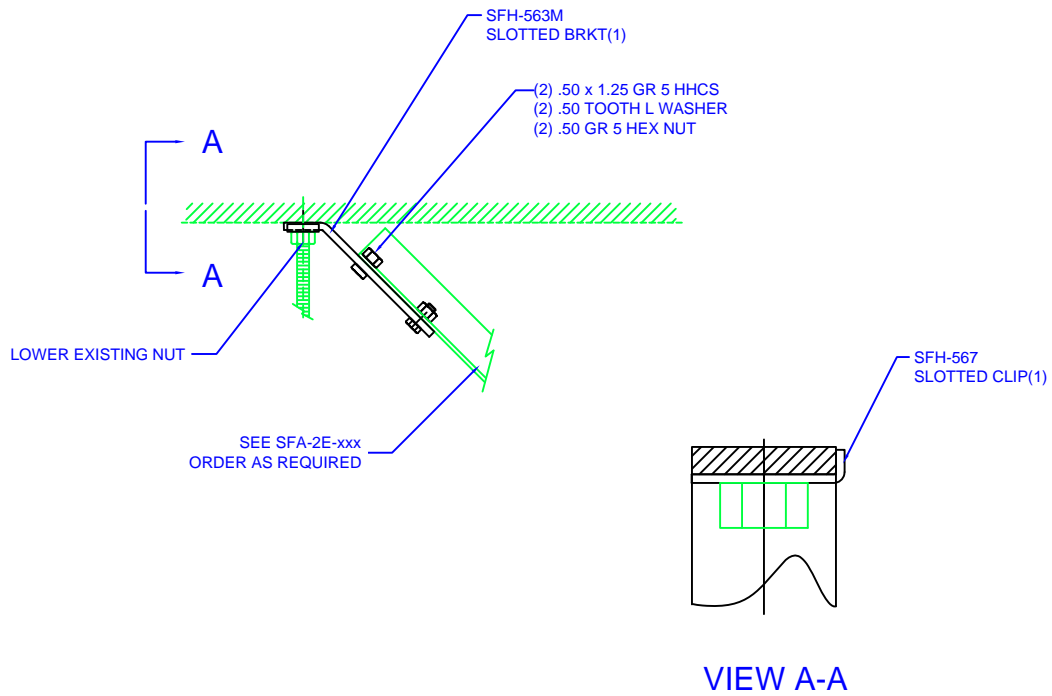

BRACING OF:  
 CABLE RACK FROM 2" CHANNEL  
 FRAMING (OVER 18")  
 "C" CLIPS NOT INCLUDED

**SFH-563CR2**

BRACING OF:  
 CABLE RACK or 2" CHANNEL TO  
 EXISTING THREAD ROD

**SFH-563MK**