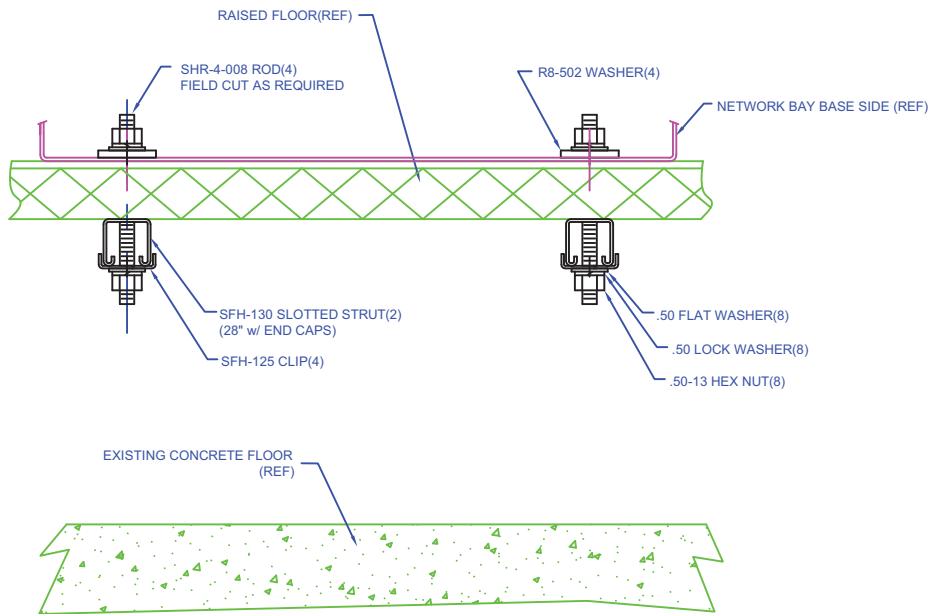

**RAISED FLOOR NETWORK BAY ANCHOR KIT
INTEGRATED GROUND
(4 ANCHORS,w/ HARDWARE)**

SIDE VIEW OF BAY

R8M-FR-101

**RAISED FLOOR NETWORK BAY ANCHOR KIT
INTEGRATED GROUND
(2 STRUT CHANNELS w/ HARDWARE)**

FRONT VIEW OF BAY

R8M-FR-102