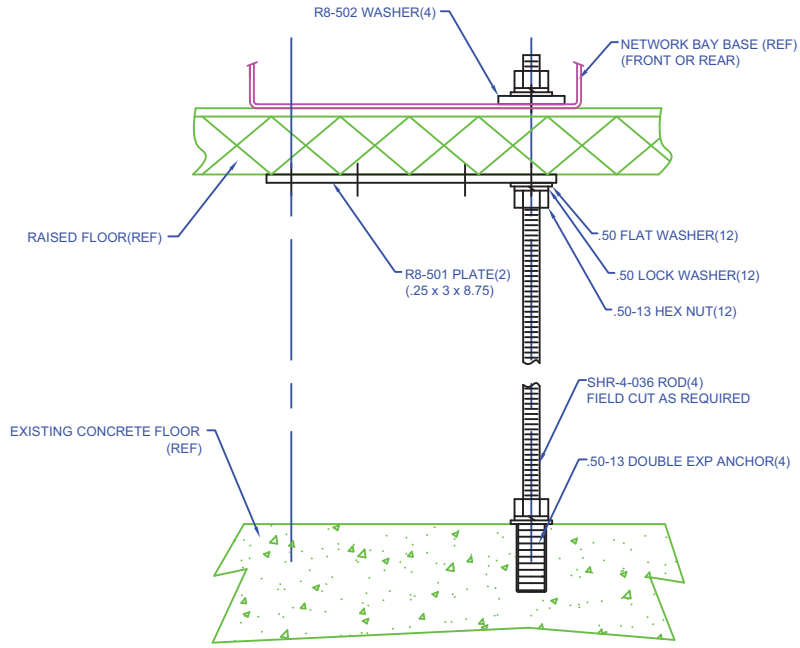

**RAISED FLOOR NETWORK BAY ANCHOR KIT
INTEGRATED GROUND
(4 ANCHORS,w/ HARDWARE)**

SIDE VIEW OF BAY

R8M-FR-101

**RAISED FLOOR NETWORK BAY ANCHOR KIT
INTEGRATED GROUND
(2 STRUT CHANNELS w/ HARDWARE)**

FRONT VIEW OF BAY