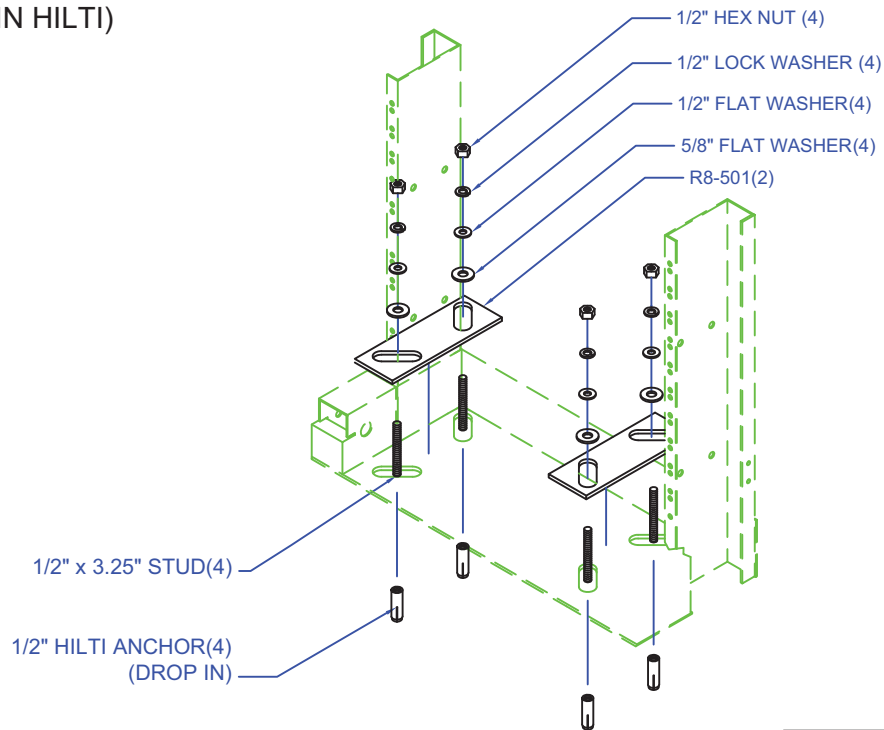

FLOOR MOUNTING KIT  
ZONE 2 UEF BAYS  
(3/8" DOUBLE EXPANSION  
SHIELD)

R8-514K2-38

FLOOR MOUNTING KIT  
ZONE 2 UEF BAYS  
(1/2" DROP IN HILTI)

R8-514K2-50H