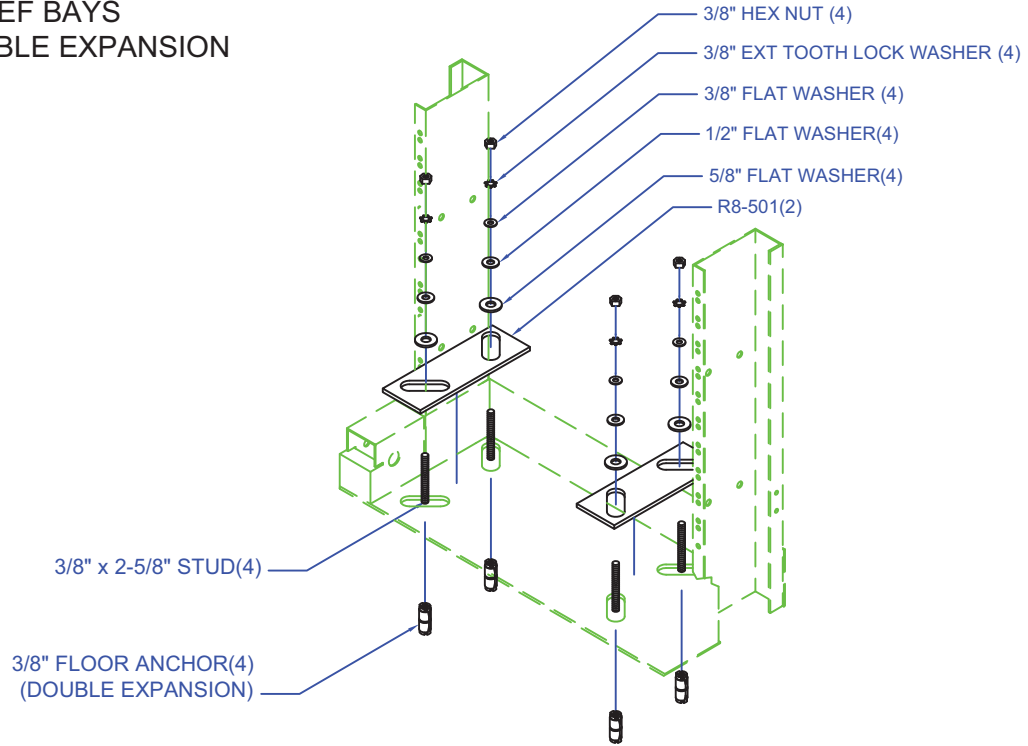

FLOOR MOUNTING KIT  
ZONE 2 UEF BAYS  
(3/8" DOUBLE EXPANSION  
SHIELD)

R8-514K2-38

FLOOR MOUNTING KIT  
ZONE 2 UEF BAYS  
(1/2" DROP IN HILTI)

R8-514K2-50H