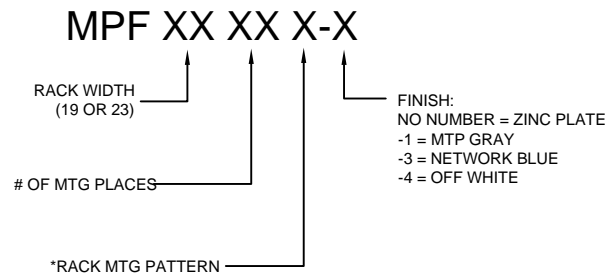

MOUNTING PLATE FILLER KITS- MPF SERIES

KITS CONSIST OF 1 FILLER PLATE WITH MOUNTING HARDWARE

MATERIAL: SHEET STEEL

OPTIONS:
USE PART NUMBER CODE AS SHOWN

*
1 = 1.75" MP
2 = 2.00" MP

NO. OF MTG POS.	23" RACK	19" RACK
1 (1.75)	MPF23011-x	MPF19011-x
3 (1.75)	MPF23031-x	MPF19031-x
5 (1.75)	MPF23051-x	MPF19051-x
1 (2.00)	MPF23012-x	MPF19012-x
3 (2.00)	MPF23032-x	MPF19032-x
5 (2.00)	MPF23052-x	MPF19052-x