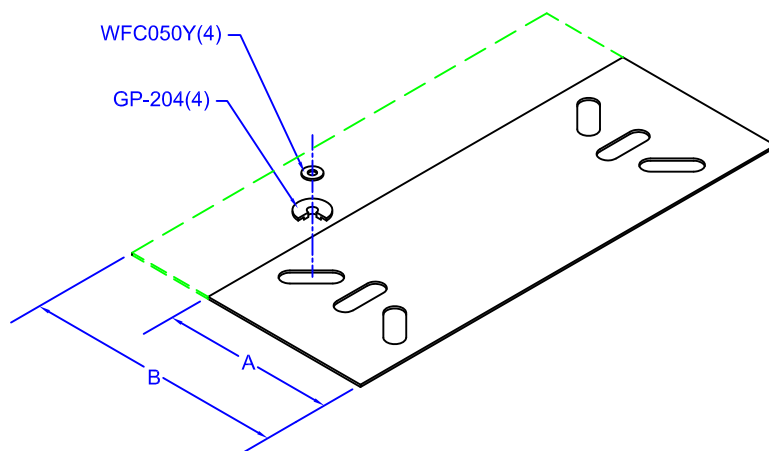

MATERIAL: FIBERGLASS, RED

ISOLATION PAD KIT  
NEBS - DIAGONAL PATTERN

GP-4-23K	A	9.44
GP-4-2315K	B	14.44

MATERIAL: FIBERGLASS, RED

ISOLATION PAD KIT  
NEBS - PARALLEL PATTERN

GP-8-23K	A	9.44
GP-8-23B	B	14.44
GP-8-23J	C	17.44