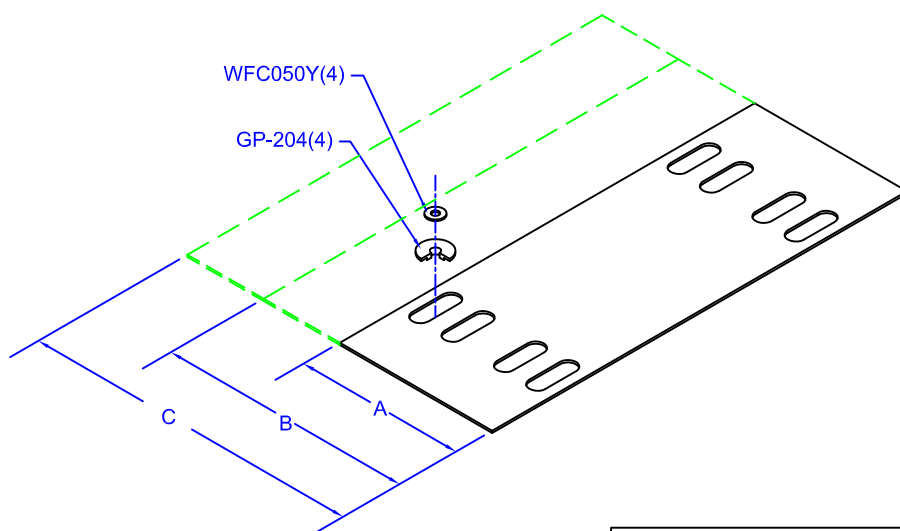

MATERIAL: FIBERGLASS, RED

ISOLATION PAD KIT  
NEBS - DIAGONAL PATTERN

GP-4-23K	A	9.44
GP-4-2315K	B	14.44

MATERIAL: FIBERGLASS, RED

ISOLATION PAD KIT  
NEBS - PARALLEL PATTERN

GP-8-23K	A	9.44
GP-8-23B	B	14.44
GP-8-23J	C	17.44