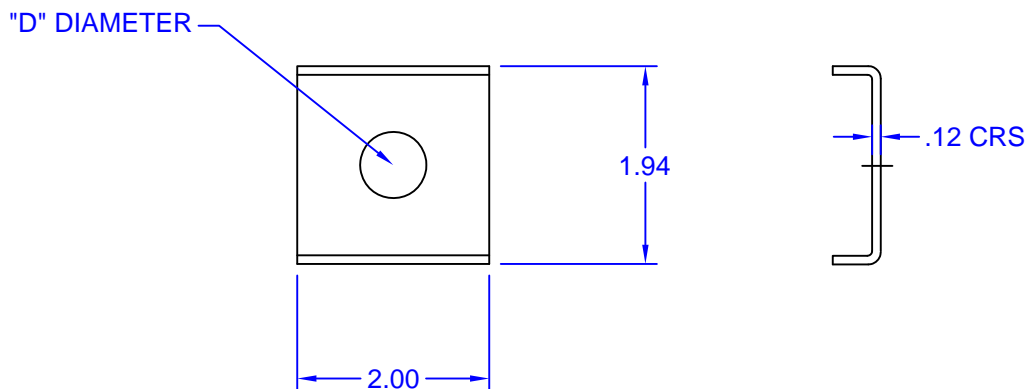

### CABLE RACK FILLER BAR

- MATERIAL: CR STEEL
- FINISH: ZINC PLATE - YELLOW CHROMATE

CR1-820

### STRUT CLIPS

- MATERIAL: CR STEEL
- FINISH: ZINC PLATE - YELLOW CHROMATE

'D'	PART #
.66	SFH-125
.53	SFH-124