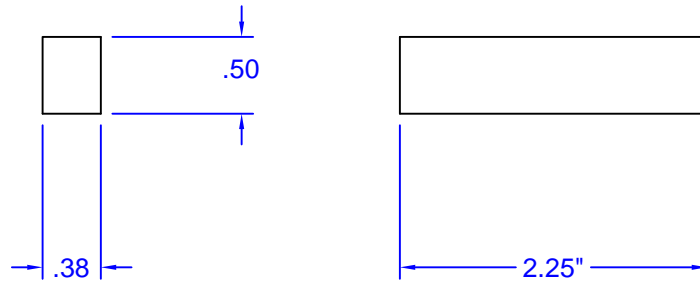

### CABLE RACK FILLER BAR

- MATERIAL: CR STEEL
- FINISH: ZINC PLATE - YELLOW CHROMATE

CR1-820

### STRUT CLIPS

- MATERIAL: CR STEEL
- FINISH: ZINC PLATE - YELLOW CHROMATE

'D'	PART #
.66	SFH-125
.53	SFH-124