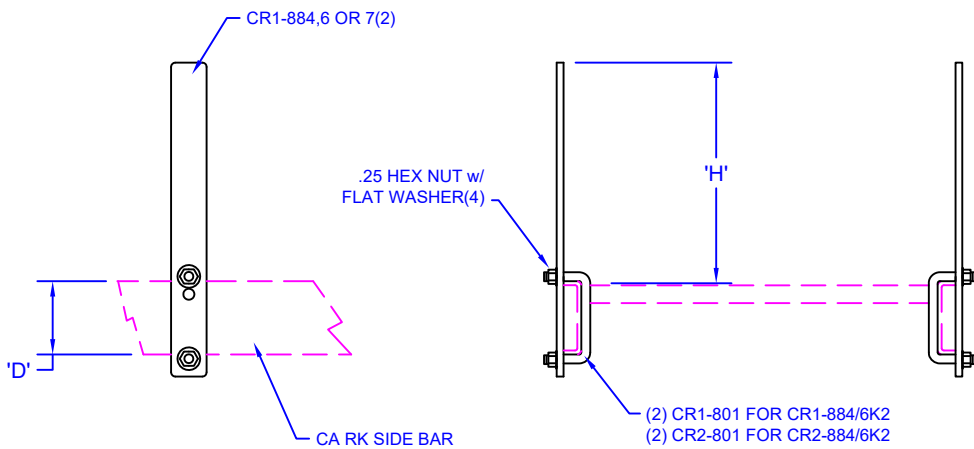

MATERIAL: 3/16 x 1 HRPO  
 FINISH: MTP GRAY POWDER

"D" IS DEPTH OF CA RK SIDE BAR

**CABLE BRACKET (OVER CA RK)**

"D"	"A"	PART #
1-1/2"	6-1/2"	CR1-882K
2"	6"	CR2-882K

MATERIAL: 3/16 x 1 HRPO  
 FINISH: MTP GRAY POWDER

**CABLE RACK HORNS**

'D'	'H'	PART #
1-1/2"	8.75"	CR1-884K2
2"	8.25"	CR2-884K2
1-1/2"	6.56"	CR1-886K2
2"	6.06"	CR2-886K2
1-1/2"	14.25"	CR1-887K2
2"	13.75"	CR2-887K2